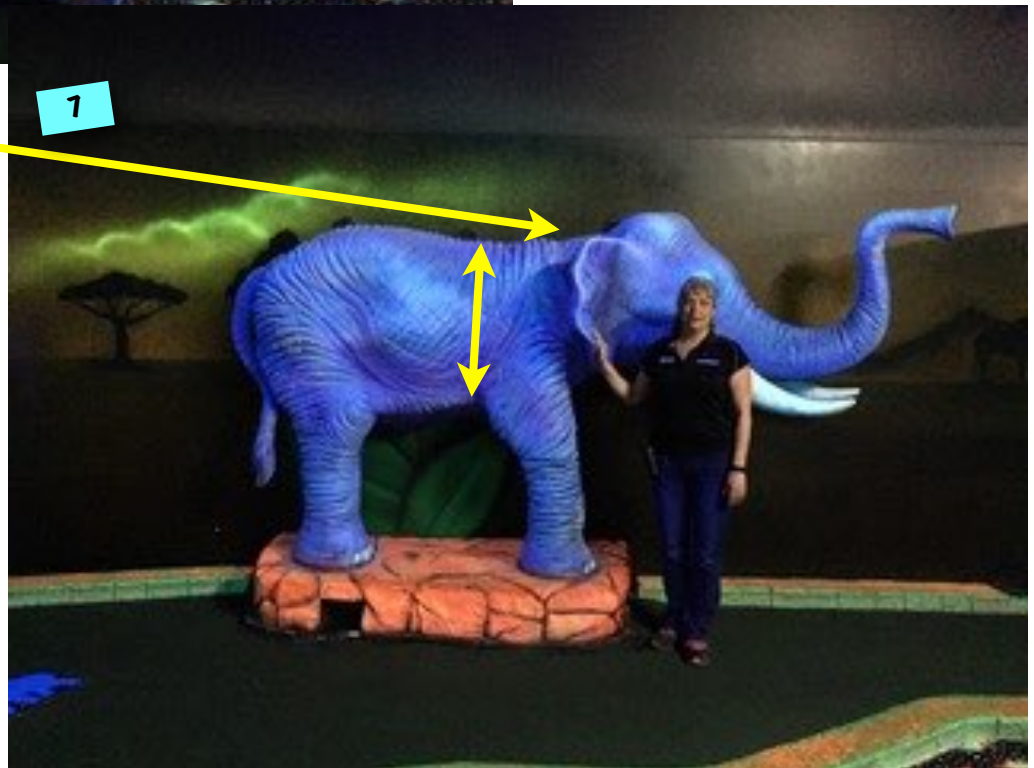

# MINI GOLF SCULPTURES

---

April  
**3**  
2018

← Visible seam

← Why do the teeth stop?

could be executed in a cooler way

The mane looks cool, but it gets weird around the ribs. almost as if 2 different sculptors worked on it?

these could be groupings of fake rock that would create an environment rather than just the paver borders

6

the tree behind the giraffes looks out of place. we understand that its for structure. The leaves look like a poncho that the giraffe is wearing.

7

the neck is too long and he's too skinny from his back to his belly

The wrinkles are too deep, they look almost like stripes

weird transition

strange looking foliage

the gnomes is standing very stiff like he's "posing"

same with this guy

this guy has the "movement" in his pose

**This rhino doesn't make any sense visually. His arms are way out of proportion. it is un natural to the eye**

What are these supposed to represent? bubbles? smoke?